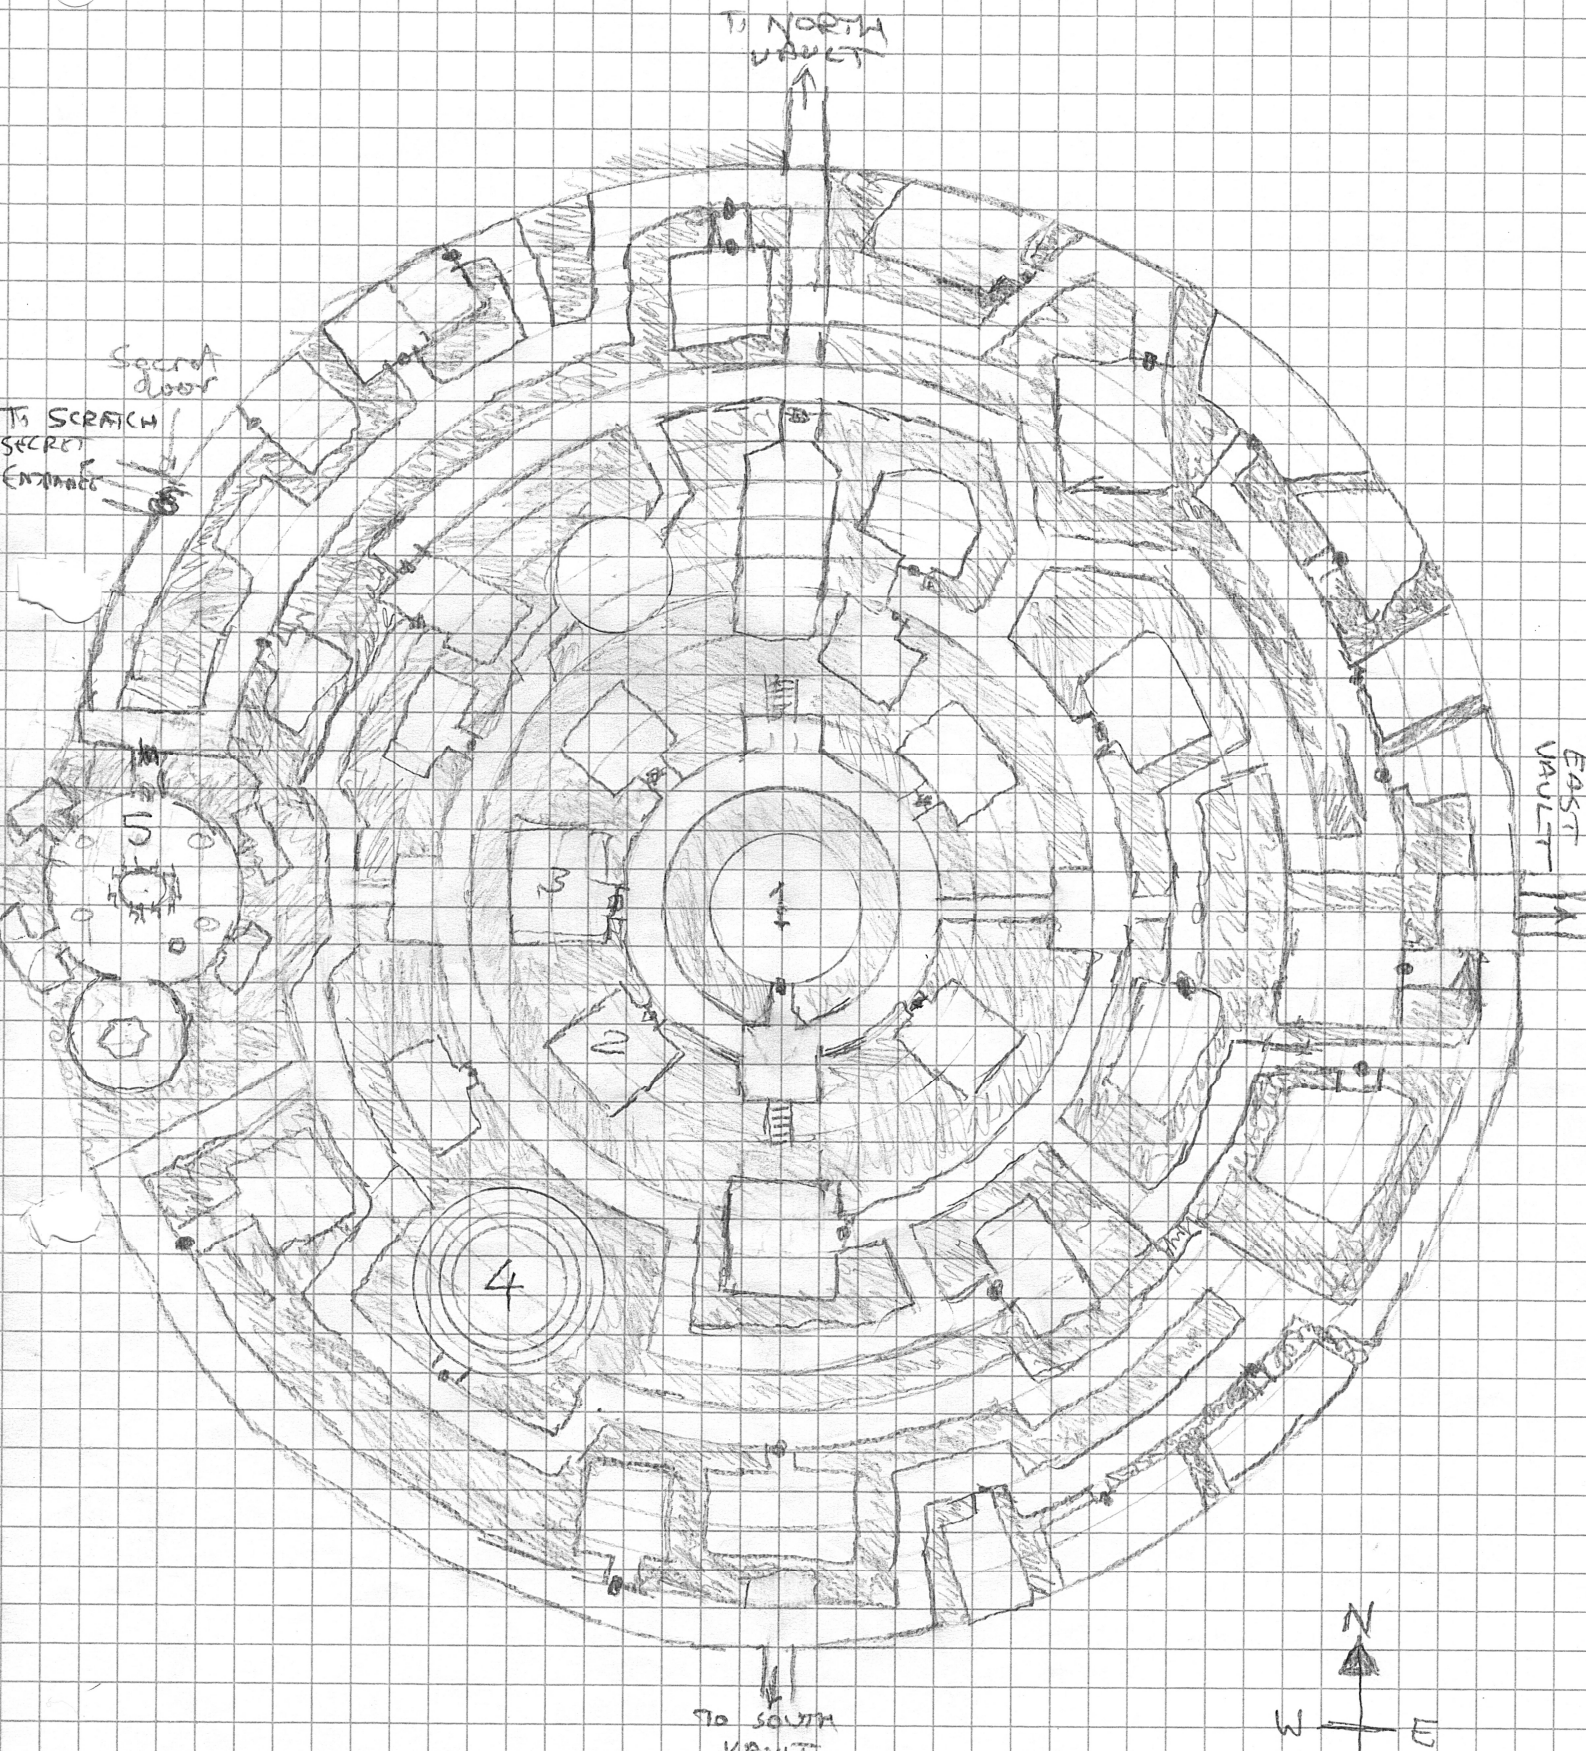

CHAMBER PLATINUM UNDERVAULTS

- 1 CHAMBER OF THE INNER CIRCLE
- 2 CODEX'S STUDY
- 3 BERNISH'S OFFICE
- 4 MAP ROOMS
- 5 CHAMBER OF THE TWELVE